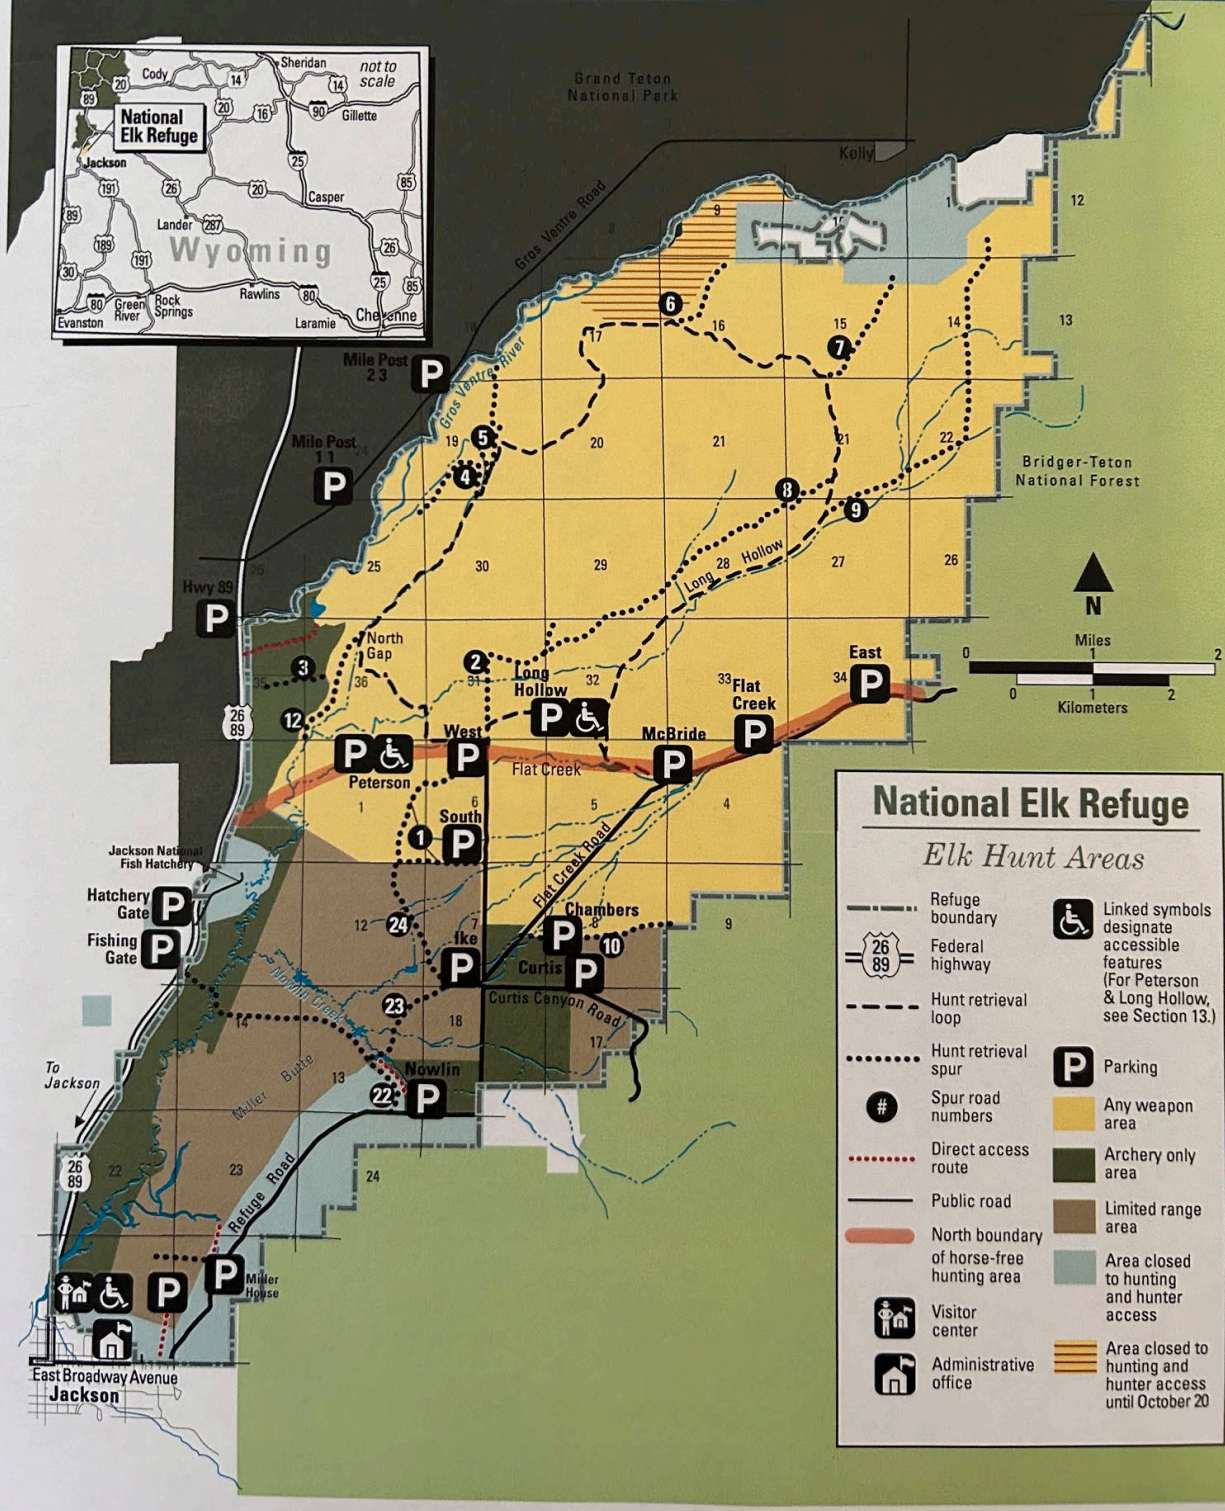

Elk Hunt Map

National Elk Refuge

Elk Hunt Areas

- Refuge boundary
- Federal highway
- Hunt retrieval loop
- Hunt retrieval spur
- Spur road numbers
- Direct access route
- Public road
- North boundary of horse-free hunting area
- Visitor center
- Administrative office
- Linked symbols designate accessible features (For Peterson & Long Hollow, see Section 13.)
- Parking
- Any weapon area
- Archery only area
- Limited range area
- Area closed to hunting and hunter access
- Area closed to hunting and hunter access until October 20